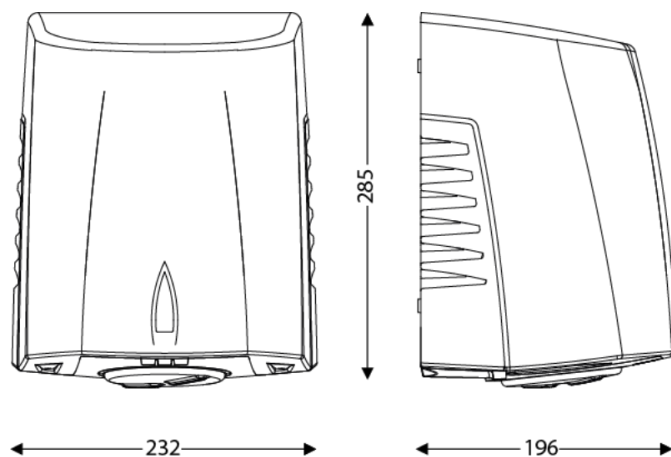

8111622

COPT'AIR S Hot Air white

SPECIFICATIONS

Material	Aluminum
Colour	Black
Heating element	Yes
Drying time [s]	10-15s
Sound level [dB] (1m in front of the appliance)	80
Outlet air speed (m/s)	90
Air flow rate (m³/h)	140
Air outlet temperature [°C]	50
Safety in case of malfunction	Yes
Filter	No
Vandal-safe	Yes
Drying zone lighting	Yes

ELECTRICAL

Rated Power [W]	1500
Voltage	220-240V
Frequency [Hz]	50
Standby power consumption [W]	2.2000
Detection type	Infrared
Motor speed [rpm]	24000
Type of motor	Brushed AC
Motor lifetime (number of operations)	350000

DIMENSIONS

Height (mm)	285
Width (mm)	232
Depth (mm)	196
Weight (kg)	4.2800

BOX DIMENSIONS

Height (mm)	205
Width (mm)	240
Depth (mm)	295
Weight (kg)	4.5100

TECHNICAL DRAWING

RECOMMENDED INSTALLATION HEIGHTS

- Men installation height (cm) : 130
- Women installation height (cm) : 125
- Children installation height (cm) : 120
- Disabled person installation height (cm) : 100