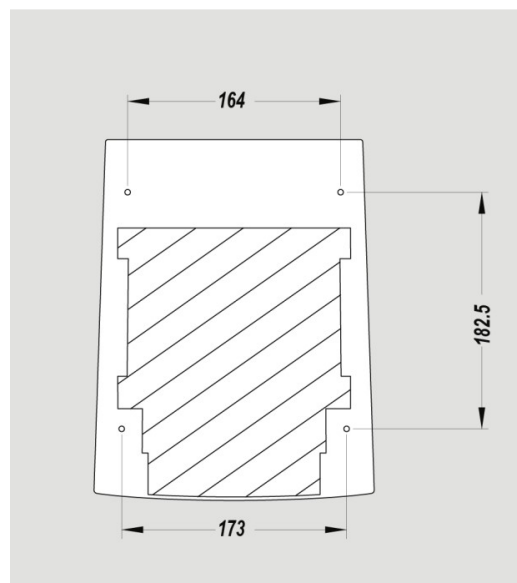

8111622

COPT'AIR S Hot Air white

SPECIFICATIONS

Material	Aluminum
Colour	Black
Heating element	Yes
Drying time [s]	10-15s
Sound level [dB] (1m in front of the appliance)	80
Outlet air speed (m/s)	90
Air flow rate (m³/h)	140
Air outlet temperature [°C]	50
Safety in case of malfunction	Yes
Filter	No
Vandal-safe	Yes
Drying zone lighting	Yes

ELECTRICAL

Rated Power [W]	1500
Voltage	220-240V
Frequency [Hz]	50
Standby power consumption [W]	2.2000
Detection type	Infrared
Motor speed [rpm]	24000
Type of motor	Brushed AC
Motor lifetime (number of operations)	350000

DIMENSIONS

Height (mm)	285
Width (mm)	232
Depth (mm)	196
Weight (kg)	4.2800

BOX DIMENSIONS

Height (mm)	205
Width (mm)	240
Depth (mm)	295
Weight (kg)	4.5100

TECHNICAL DRAWING

RECOMMENDED INSTALLATION HEIGHTS

- Men installation height (cm) : 130
- Women installation height (cm) : 125
- Children installation height (cm) : 120
- Disabled person installation height (cm) : 100