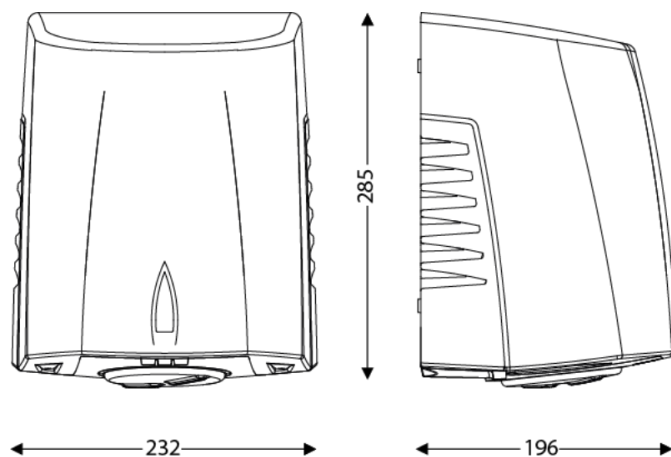

DIMENSIONS

Height [mm]	285
Width [mm]	232
Depth [mm]	196
Weight [kg]	4.3600

BOX DIMENSIONS

Height [mm]	205
Width [mm]	240
Depth [mm]	295
Weight [kg]	4.5100

TECHNICAL DRAWING

RECOMMENDED INSTALLATION HEIGHTS