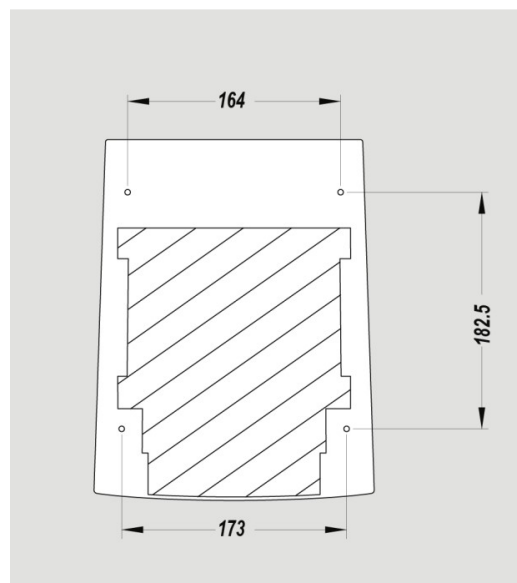

DIMENSIONS

Height [mm]	285
Width [mm]	232
Depth [mm]	196
Weight [kg]	4.3600

BOX DIMENSIONS

Height [mm]	205
Width [mm]	240
Depth [mm]	295
Weight [kg]	4.5100

TECHNICAL DRAWING

RECOMMENDED INSTALLATION HEIGHTS